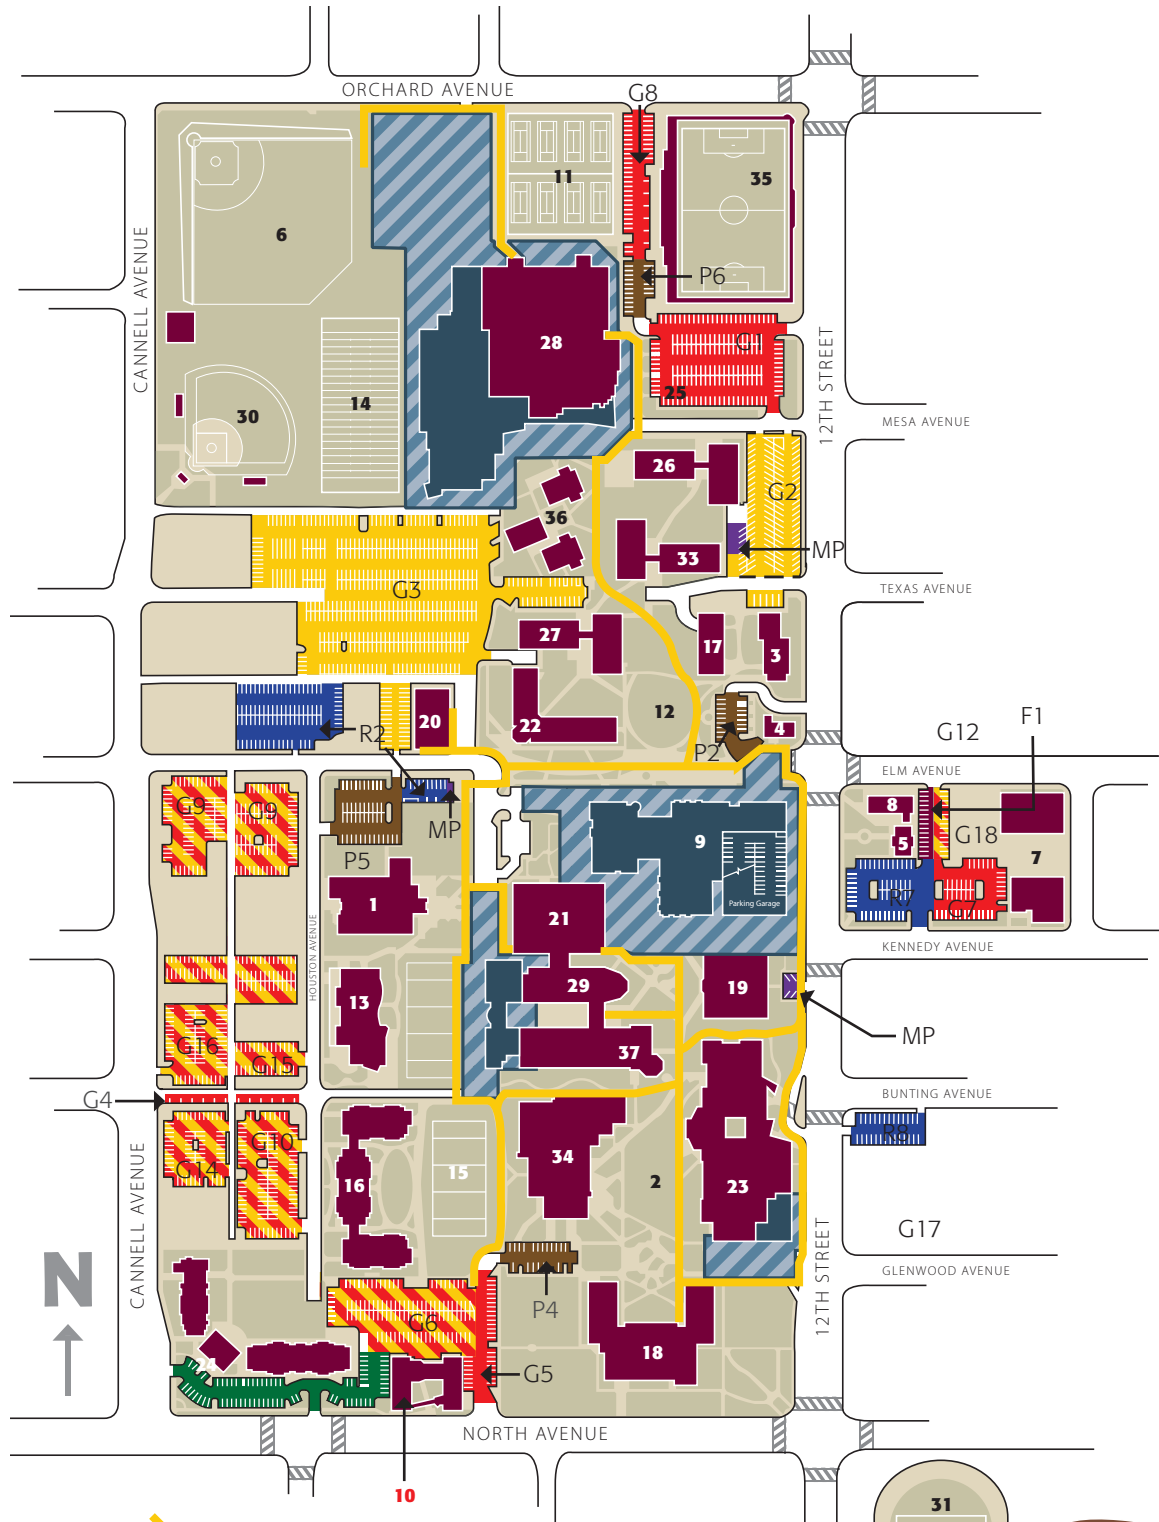

# MESA STATE COLLEGE

GRAND JUNCTION, COLORADO

Fall 2009  
ALTERNATIVE  
WALKWAYS  
MAP

## CAMPUS MAP LEGEND

- Academic Classroom Building (ACB) ... 1
- Academic Quad ..... 2
- Admissions Welcome Center (AO)..... 3
- Albers Residence Hall..... 4
- Alumni Association..... 5
- Bergman Practice Field ..... 6
- Campus Services ..... 7
- College Center (temporary)..... 8
  - ASG & CDB Offices
  - Information Desk
  - Parking Services
- College Center  
(complete Summer 2010) ..... 8  
parking garage completed Jan. 2010
- Development Center (DEVCTR) ..... 10
- Development Office..... 5
- Elliott Tennis Complex ..... 11
- Elm Avenue Quad ..... 12
- Elm Residence Hall ..... 8
- Fine Arts Building (FA) ..... 13
- Football Practice Field ..... 14
- Foundation..... 5
- Geothermal Drill Field Installation ... 15
- Grand Junction Police Substation.... 10
- Grand Mesa Residence Hall ..... 16
- Housing and Residence Life Center ... 17
- Houston Hall (H)..... 18
- Lowell Heiny Hall (LHH)..... 19
- Maverick Pavilion..... 20
- Medesy Hall (M) ..... 21
- Monument Residence Hall..... 22
- Moss Performing Arts Center (MPAC) 22
- Moss Performing Arts Center  
(complete Summer 2009)..... 23
- North Avenue Student Housing  
(complete Summer 2009)..... 24
- Outdoor Program Office ..... 17
- Parking Deck ..... 25
- Pinon Residence Hall ..... 26
- Rait Residence Hall ..... 27
- Saunders Field House (S)..... 28
  - Student Recreation Center
- Saunders Field House  
and Health Sciences Center  
(complete Winter 2009)..... 28
- Science Center (SL) ..... 29
- Softball Stadium..... 30
- Stocker Stadium..... 31
- Suplizio Field ..... 32
- Tolman Residence Hall..... 33
- Tomlinson Library (L) ..... 34
- Walker Field Soccer Stadium..... 35
- Walnut Ridge Apartments ..... 36
- Wubben Hall (W) ..... 37
- Wubben Hall and Science Center  
(complete Fall 2010) ..... 37